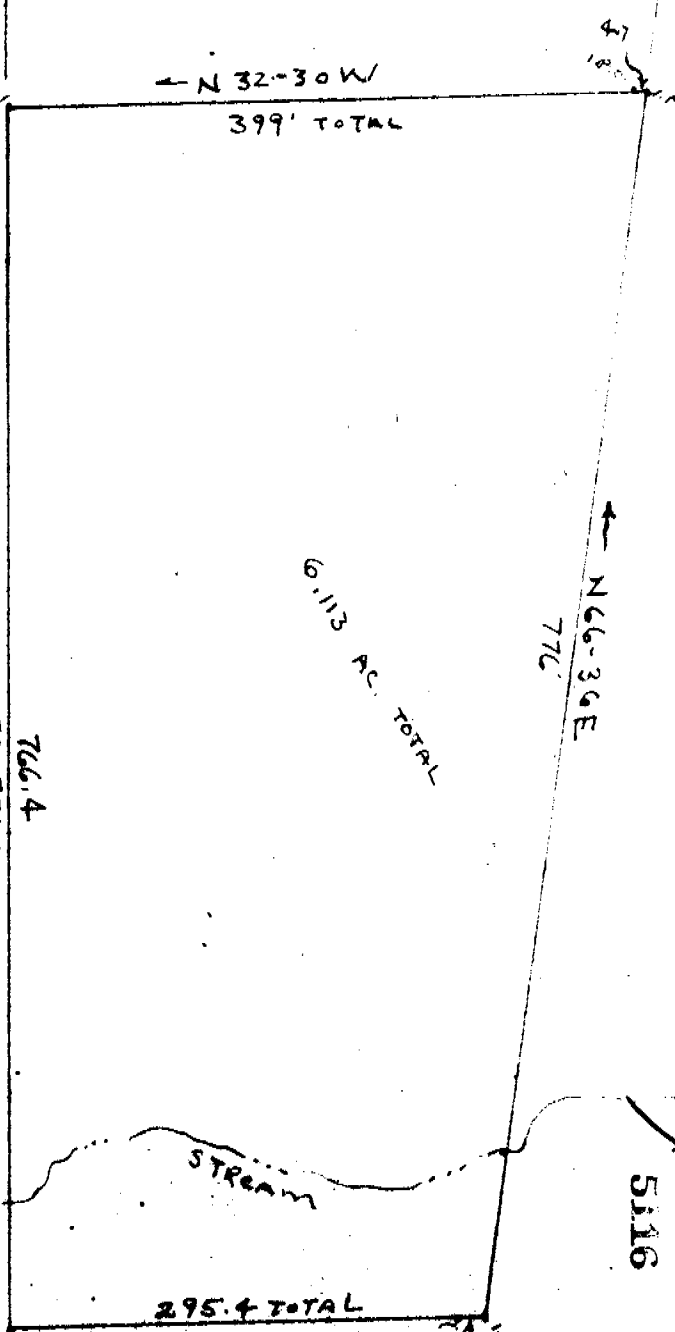

555-566

FORESTVILLE ROAD (50' ROAD)

AUG 18 1972

555-566

5116

RECORDING FEE
PAID \$

ELIZABETH RIDGLE
R.M.C.
AUG 18 9 47 PM '72

PLAT FOR

HAROLD BAKER

OUT OF WALTER BAYNE PROPERTY
PARISH, MT. TWP. GREENVILLE CO. S.C.

WEBB SURVEYING & MAPPING CO.
210 ELMER OCEAN GREENVILLE S.C.
SCALE 1" = 160'
APRIL 08, 1972

Recorded Aug. 16, 1972 at 9:47 PM '72